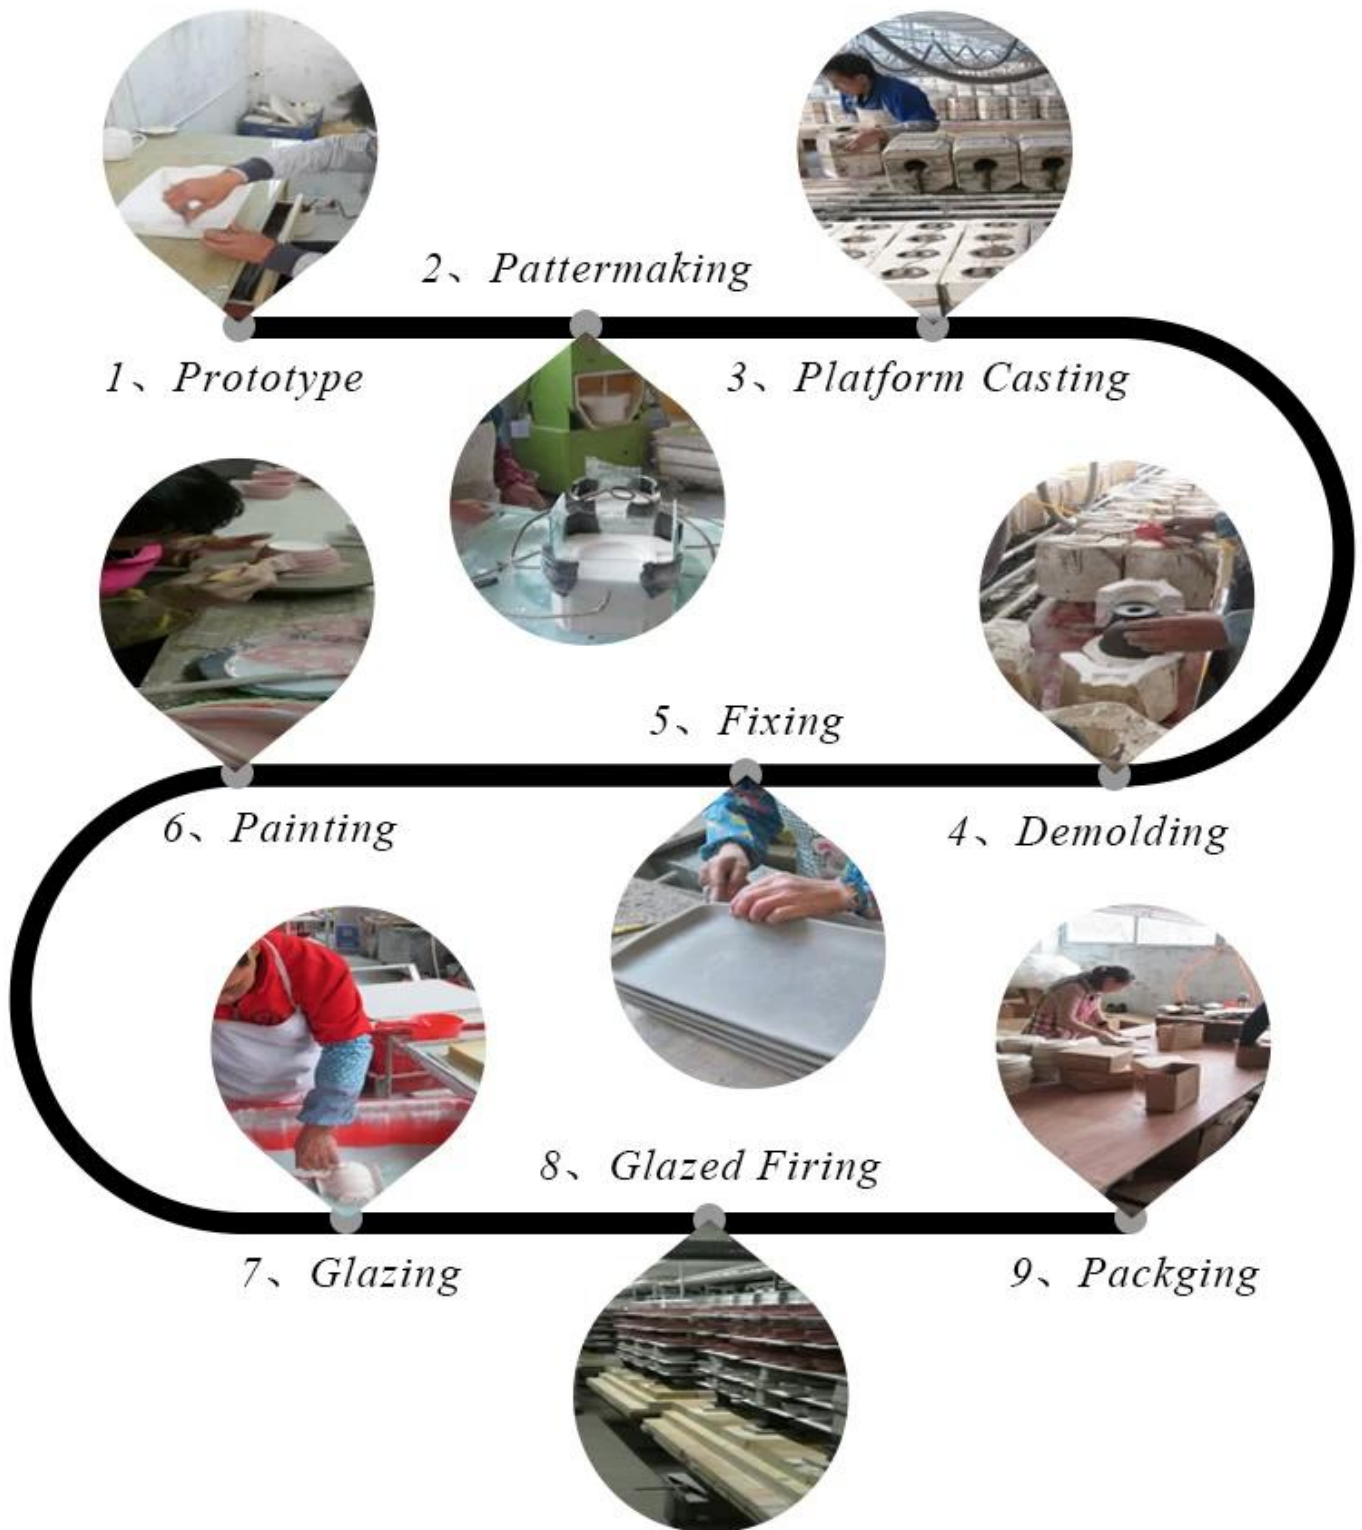

┌ SAMPLE ROOM ─

DEEP PROCESSING

Electroplating

Solid color glaze

Hand painting

Decal Printing

Stamping

Transmutation glaze

Screen Printing

Water Transfer Printing

Welcome to our **video channel** as following links to watch Sunny Company introduction and products presentation
https://www.youtube.com/channel/UCcnnb_BDNnGW-w2W6AZmojg
<https://youtu.be/esREMsXEgrw>