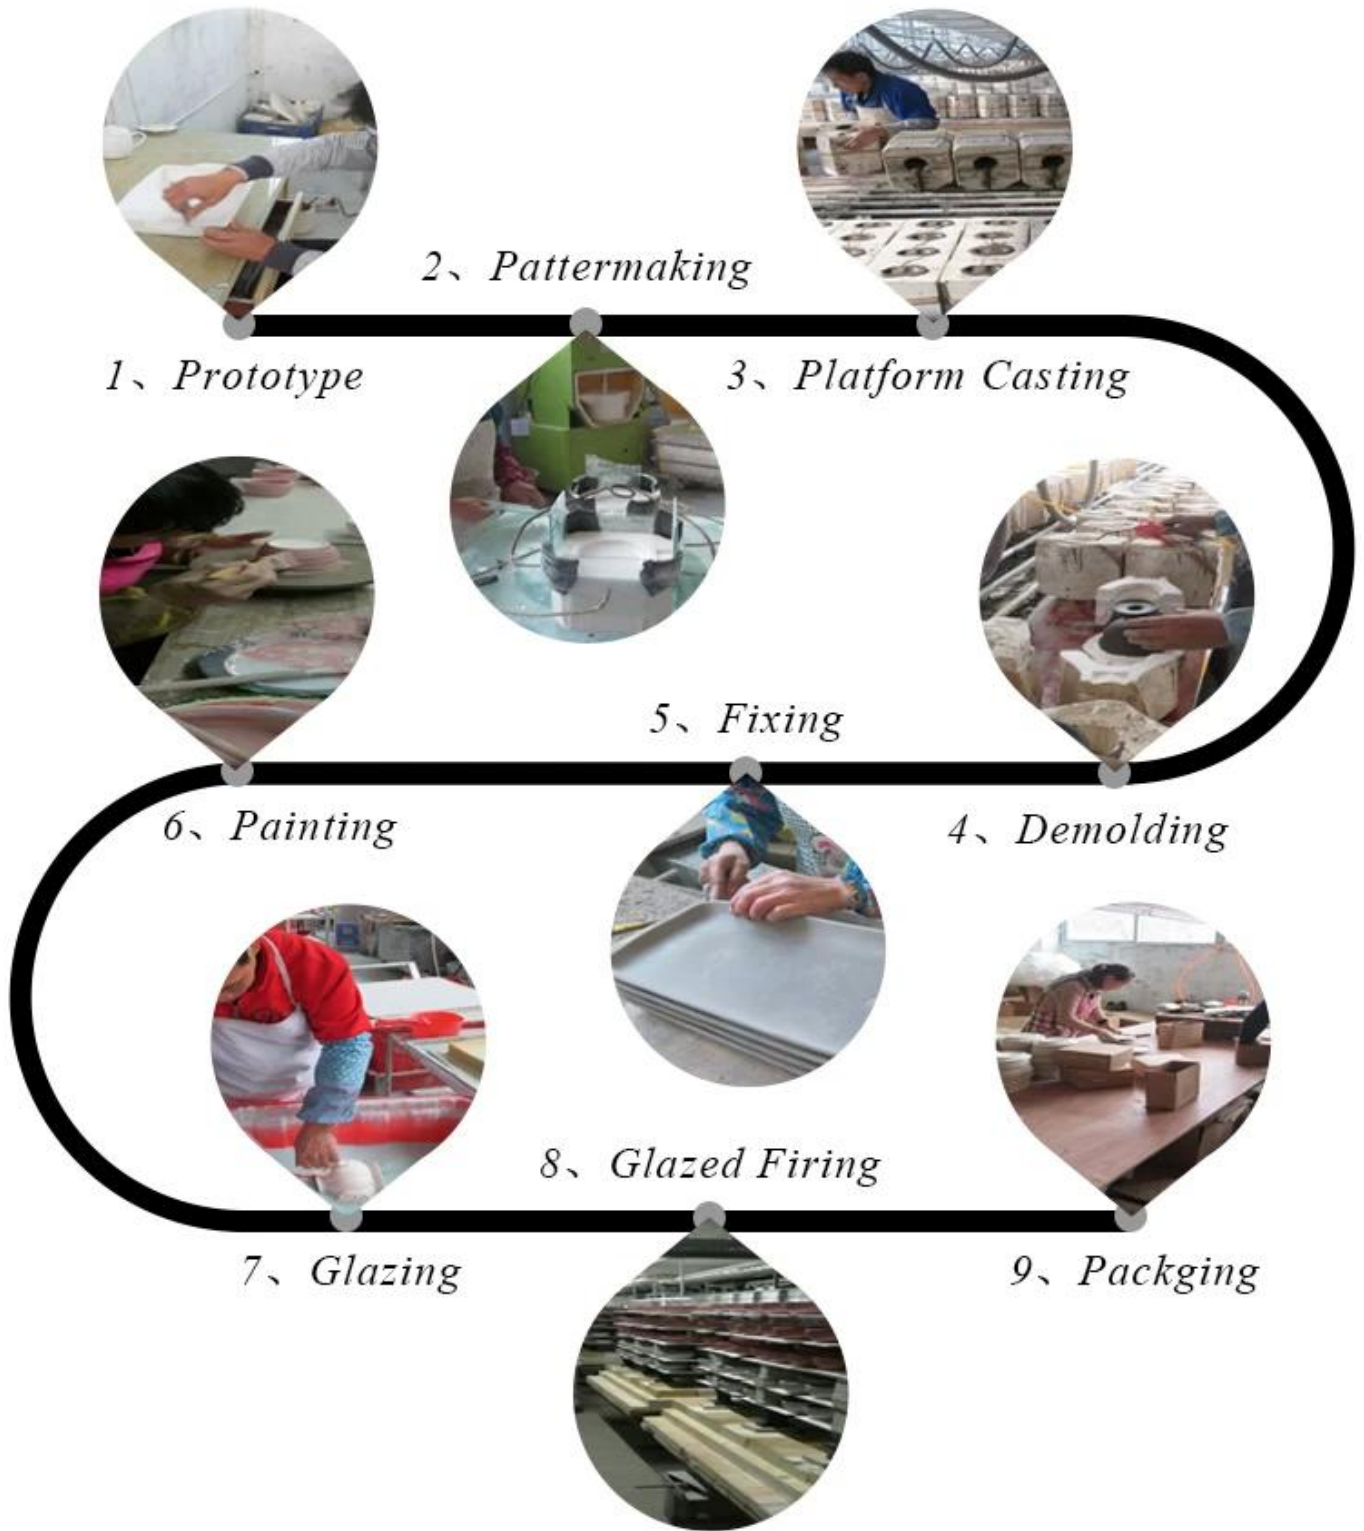

┌ SAMPLE ROOM ─

DEEP PROCESSING

Electroplating

Solid color glaze

Hand painting

Decal Printing

Stamping

Transmutation glaze

Screen Printing

Water Transfer Printing

Welcome to our **video channel** as following links to watch Sunny Company introduction and products presentation
https://www.youtube.com/channel/UCcnnb_BDNnGW-w2W6AZmojg
<https://youtu.be/esREMsXEgrw>