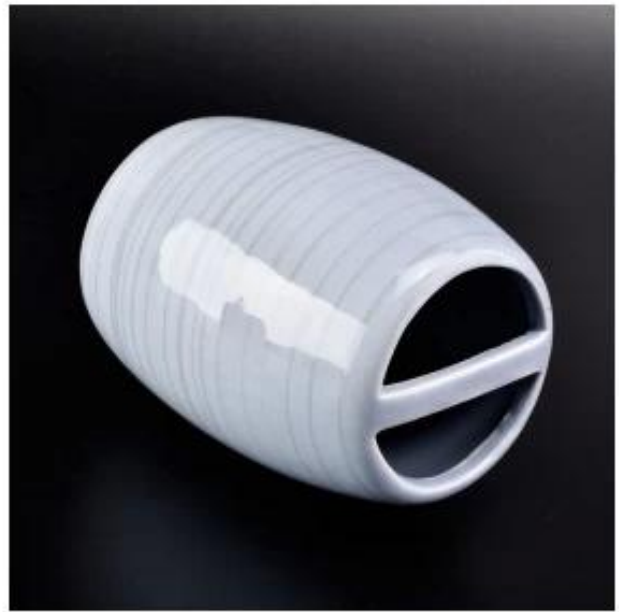

Product Description

Item	SGMK18112802	
	Soap dish SGMK18112802-1 Top dia:110mm Bottom dia:110mm Height:25mm Weight:176g	Tumbler SGMK18112802-2 Top dia:68mm Bottom dia:72mm Height:110mm Weight:252g Capacity: 387ml
	Toothbrush holder SGMK18112802-3 Top dia:68mm Bottom dia:70mm Height:115mm Weight:237g	Lotion dispenser SGMK18112802-4 Top dia:22mm Bottom dia:70mm Height:154mm/180mm with lid Weight:258g Capacity: 420ml
	OEM: Any custom design are available Finish: any customized surface finish is available Moq:1500 sets	
for your choice	1. Any logo printing on the body 2. Any color painted,frost,electroplate, pattern laser carver for the finish 3. Special package like shrink wrap, color gift box, white gift box etc 4. Open new mould for the glass, wood, plastic or metal as you like 5. Different size and shapes meet your needs	
sample time	1. 5 days if at exist shaped and size of glass	2. 15 days if need new shape or size of glass
packing	Normal packing,Individual gift box, PVC box, window box, color box, white box, etc.	
product capacity	500,000~1,000,000 pcs per month	
delivery time	Within 35 days after the sample and order confirmed	
payment term	30% deposit by T/T in advance and the balance against the copy of B/L	
shipment	By sea,by air,by Express and your shipping agent is acceptable	

Detailed Images

All the images on this site are copyrighted by Sunny Glassware. Any unauthorized reprinting will be regarded as copyright infringement.

Soap dish
SGMK18112802-1
Top dia:110mm
Bottom dia:110mm
Height:25mm
Weight:176g

Tumbler
SGMK18112802-2
Top dia:68mm
Bottom dia:72mm
Height:110mm
Weight:252g
Capacity: 387ml

Toothbrush holder
SGMK18112802-3
Top dia:68mm
Bottom dia:70mm
Height:115mm
Weight:237g

Lotion dispenser
SGMK18112802-4
Top dia:22mm
Bottom dia:70mm
Height:154mm/180mm with lid
Weight:258g
Capacity: 420ml