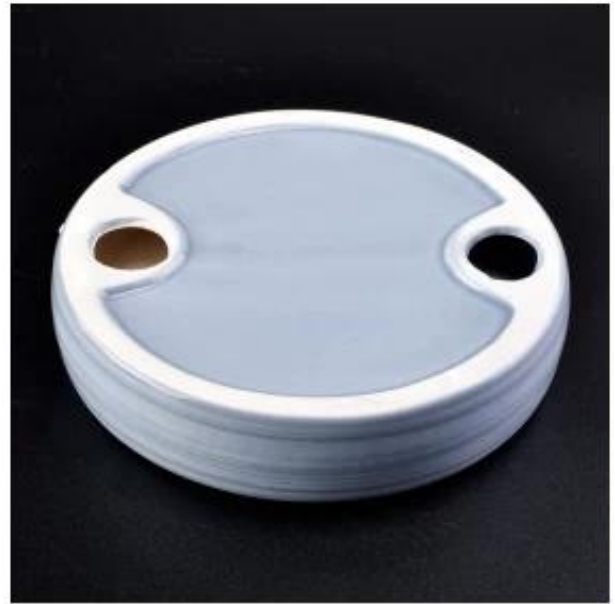

Product Description

Item	SGMK18112802	
	Soap dish SGMK18112802-1 Top dia:110mm Bottom dia:110mm Height:25mm Weight:176g	Tumbler SGMK18112802-2 Top dia:68mm Bottom dia:72mm Height:110mm Weight:252g Capacity: 387ml
	Toothbrush holder SGMK18112802-3 Top dia:68mm Bottom dia:70mm Height:115mm Weight:237g	Lotion dispenser SGMK18112802-4 Top dia:22mm Bottom dia:70mm Height:154mm/180mm with lid Weight:258g Capacity: 420ml
	OEM: Any custom design are available Finish: any customized surface finish is available Moq:1500 sets	
for your choice	1. Any logo printing on the body 2. Any color painted,frost,electroplate, pattern laser carver for the finish 3. Special package like shrink wrap, color gift box, white gift box etc 4. Open new mould for the glass, wood, plastic or metal as you like 5. Different size and shapes meet your needs	
sample time	1. 5 days if at exist shaped and size of glass	2. 15 days if need new shape or size of glass
packing	Normal packing,Individual gift box, PVC box, window box, color box, white box, etc.	
product capacity	500,000~1,000,000 pcs per month	
delivery time	Within 35 days after the sample and order confirmed	
payment term	30% deposit by T/T in advance and the balance against the copy of B/L	
shipment	By sea,by air,by Express and your shipping agent is acceptable	

Detailed Images

All the images on this site are copyrighted by Sunny Glassware. Any unauthorized reprinting will be regarded as copyright infringement.

Soap dish
SGMK18112802-1
Top dia:110mm
Bottom dia:110mm
Height:25mm
Weight:176g

Tumbler
SGMK18112802-2
Top dia:68mm
Bottom dia:72mm
Height:110mm
Weight:252g
Capacity: 387ml

Toothbrush holder
SGMK18112802-3
Top dia:68mm
Bottom dia:70mm
Height:115mm
Weight:237g

Lotion dispenser
SGMK18112802-4
Top dia:22mm
Bottom dia:70mm
Height:154mm/180mm with lid
Weight:258g
Capacity: 420ml