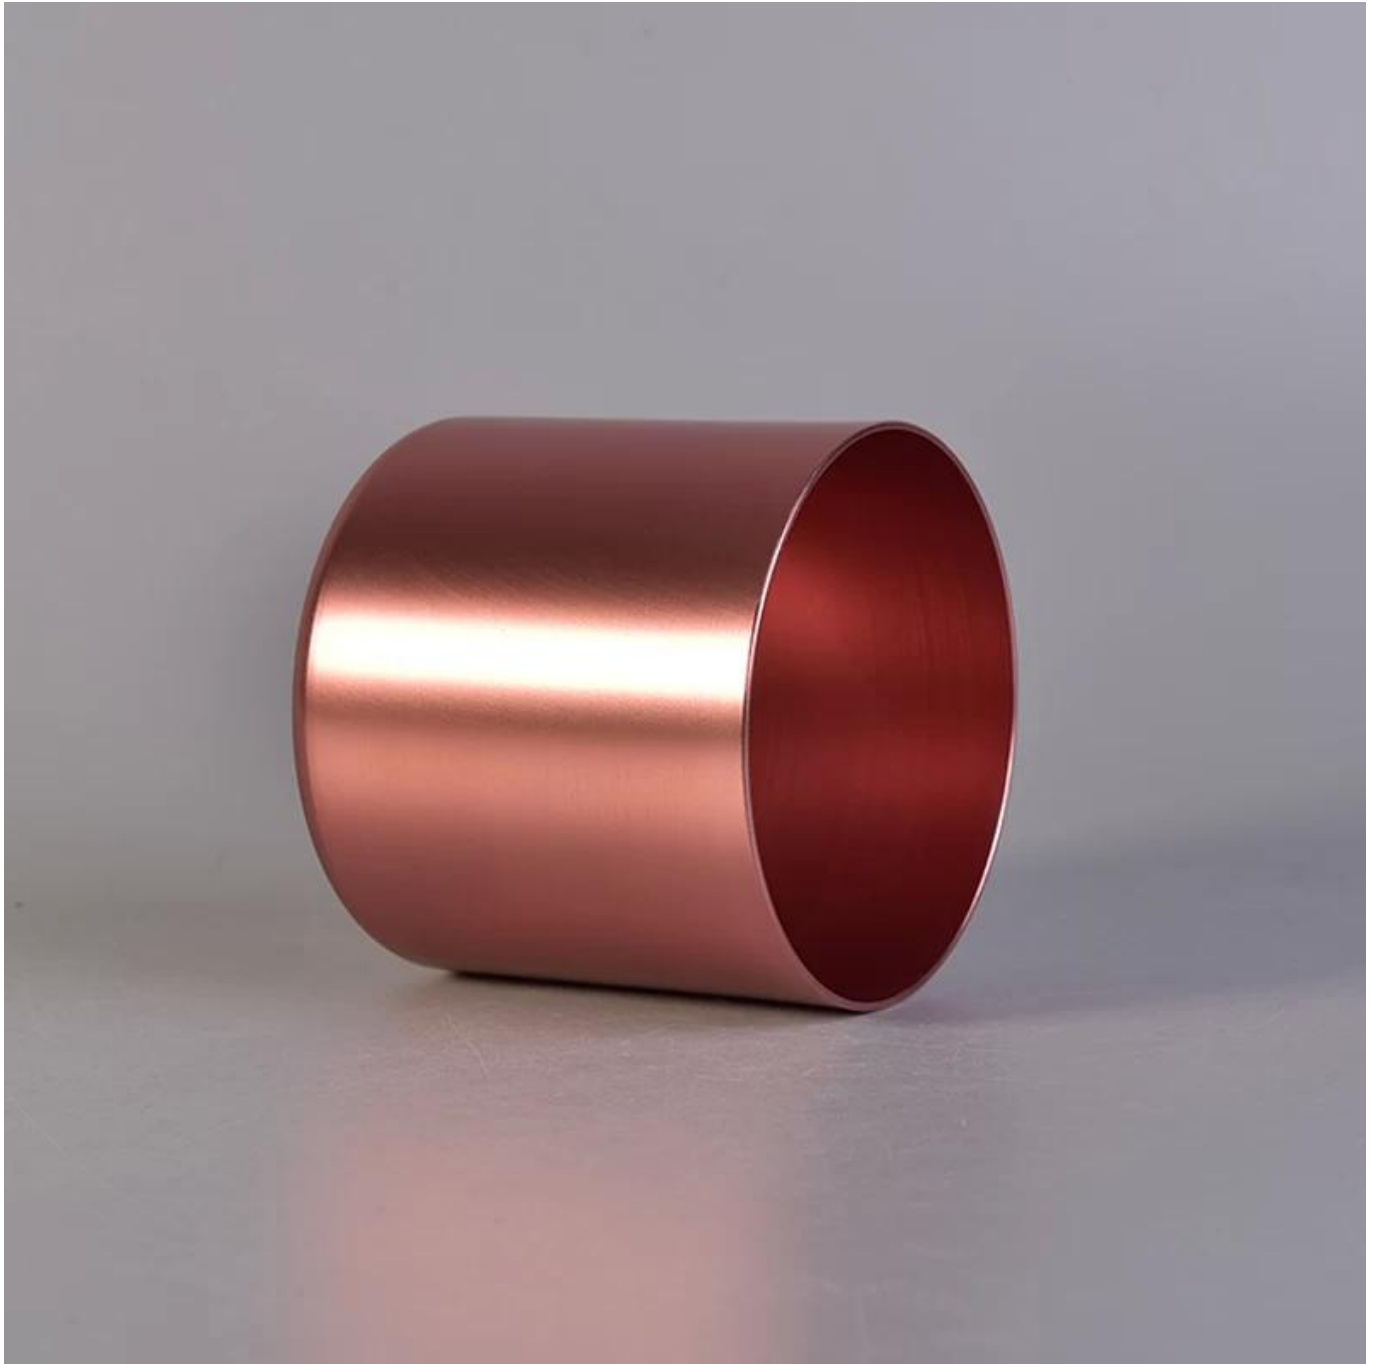

80% Fragrance Brands Supplier. No major quality complaints for 9 years.

Sunny Glassware with our fragrance brands customers, dependency of life and

death

Product name	metal candle holder for home fragrance
Dimension	SGJSB18012812 Top dia:90mm Bottom dia:90mm Height:100mm Weight:86g Capacity:550ml
Decorations	metal candle holder for home fragrance
Accessories	Metal lid,wood lid,plastic lid for metal candle holders
Sample lead time	5 days if at exist shaped and size of metal candle holders 15~30 days for new shape or size of metal candle jars
Production lead time	35~50 days after the sample and order confirmed
OEM/ODM order	We could create new mold for your own design Moreover,we could design for you by your own idea to be a real product Sunny Glassware strictly protect the customers' designs, all the newly designed items from us haven't been copied in three years.
Inspection	Inspect the goods by AQL standard which has extra inspect steps Accept third party inspection
Payment terms	30% deposit by T/T in advance and the balance against the copy of B/L
Shipment	By sea,by air,by Express and your shipping agent is acceptable We have own logistic company Sunny Worldwide to provide you sea& air freight shipment