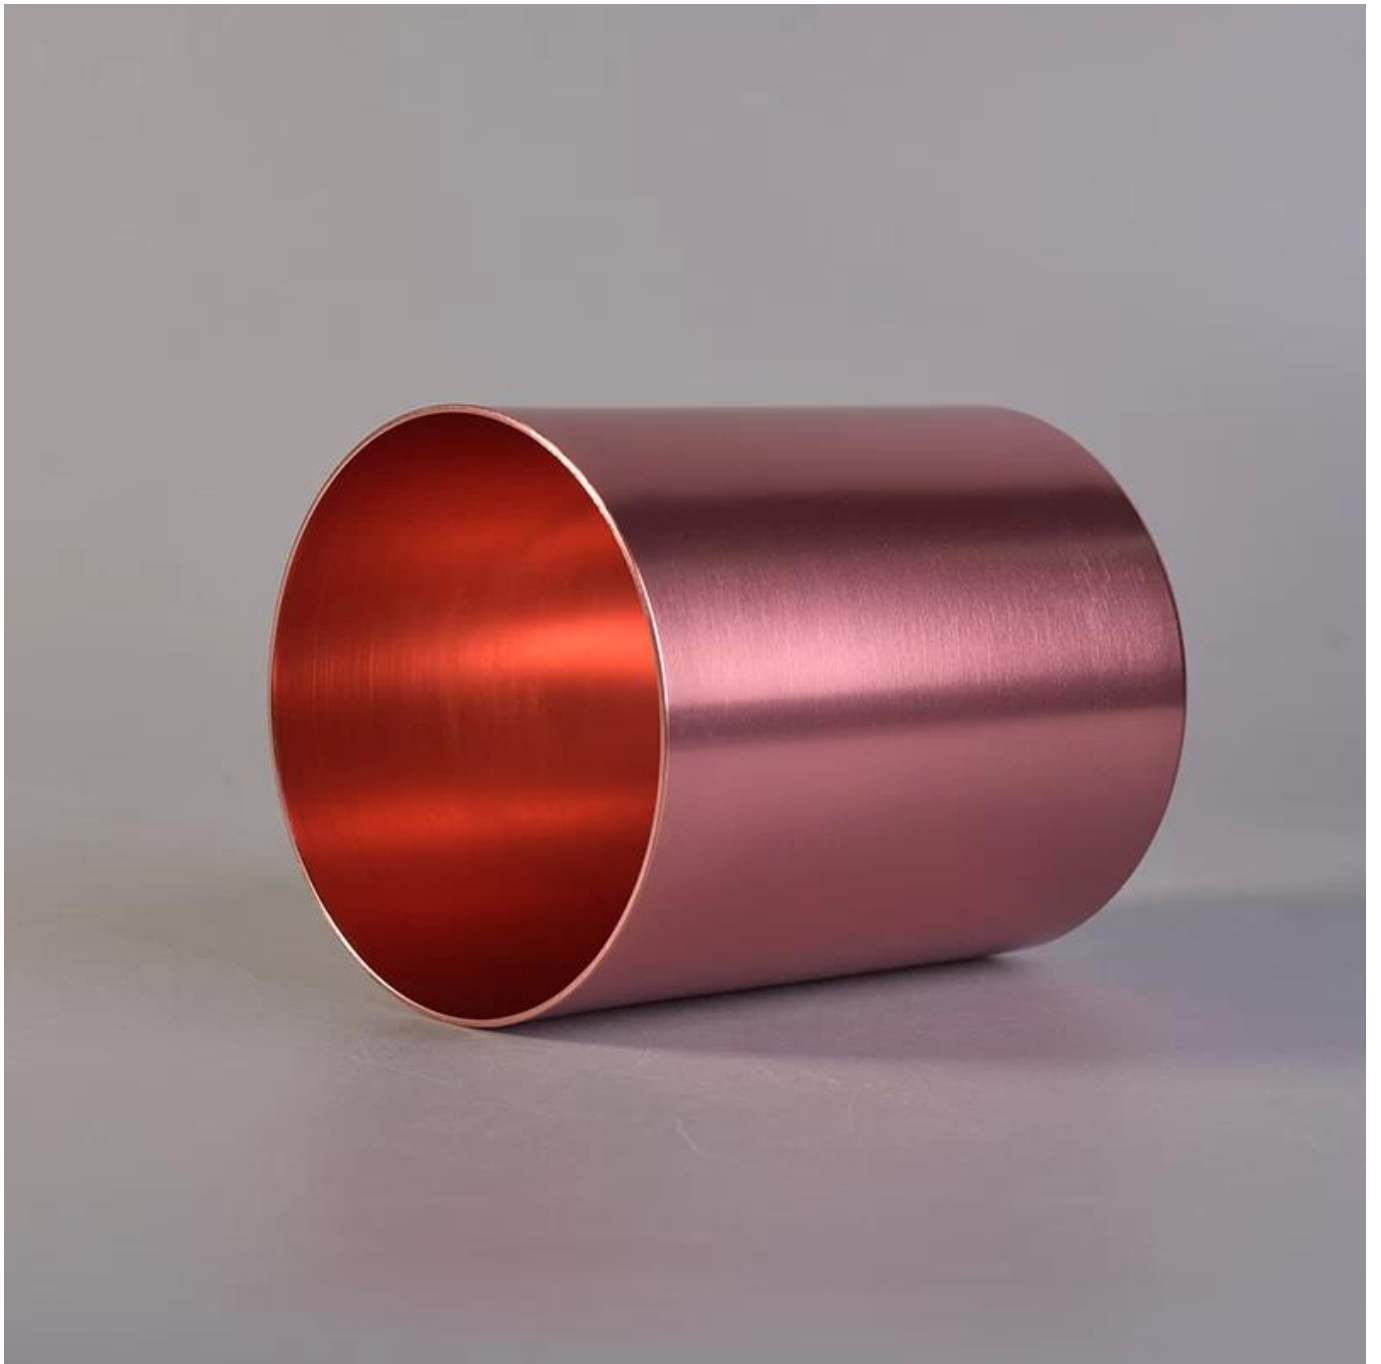

80% Fragrance Brands Supplier. No major quality complaints for 9 years.

Sunny Glassware with our fragrance brands customers, dependency of life and

death

Product name	rose gold color small metal candle holder for home fragrance
Dimension	SGJSB18012812 Top dia:90mm Bottom dia:90mm Height:100mm Weight:86g Capacity:550ml
Decorations	metal candle holder for home fragrance
Accessories	Metal lid,wood lid,plastic lid for metal candle holders
Sample lead time	5 days if at exist shaped and size of metal candle holders 15~30 days for new shape or size of metal candle jars
Production lead time	35~50 days after the sample and order confirmed
OEM/ODM order	We could create new mold for your own design Moreover,we could design for you by your own idea to be a real product Sunny Glassware strictly protect the customers' designs, all the newly designed items from us haven't been copied in three years.
Inspection	Inspect the goods by AQL standard which has extra inspect steps Accept third party inspection
Payment terms	30% deposit by T/T in advance and the balance against the copy of B/L
Shipment	By sea,by air,by Express and your shipping agent is acceptable We have own logistic company Sunny Worldwide to provide you sea& air freight shipment